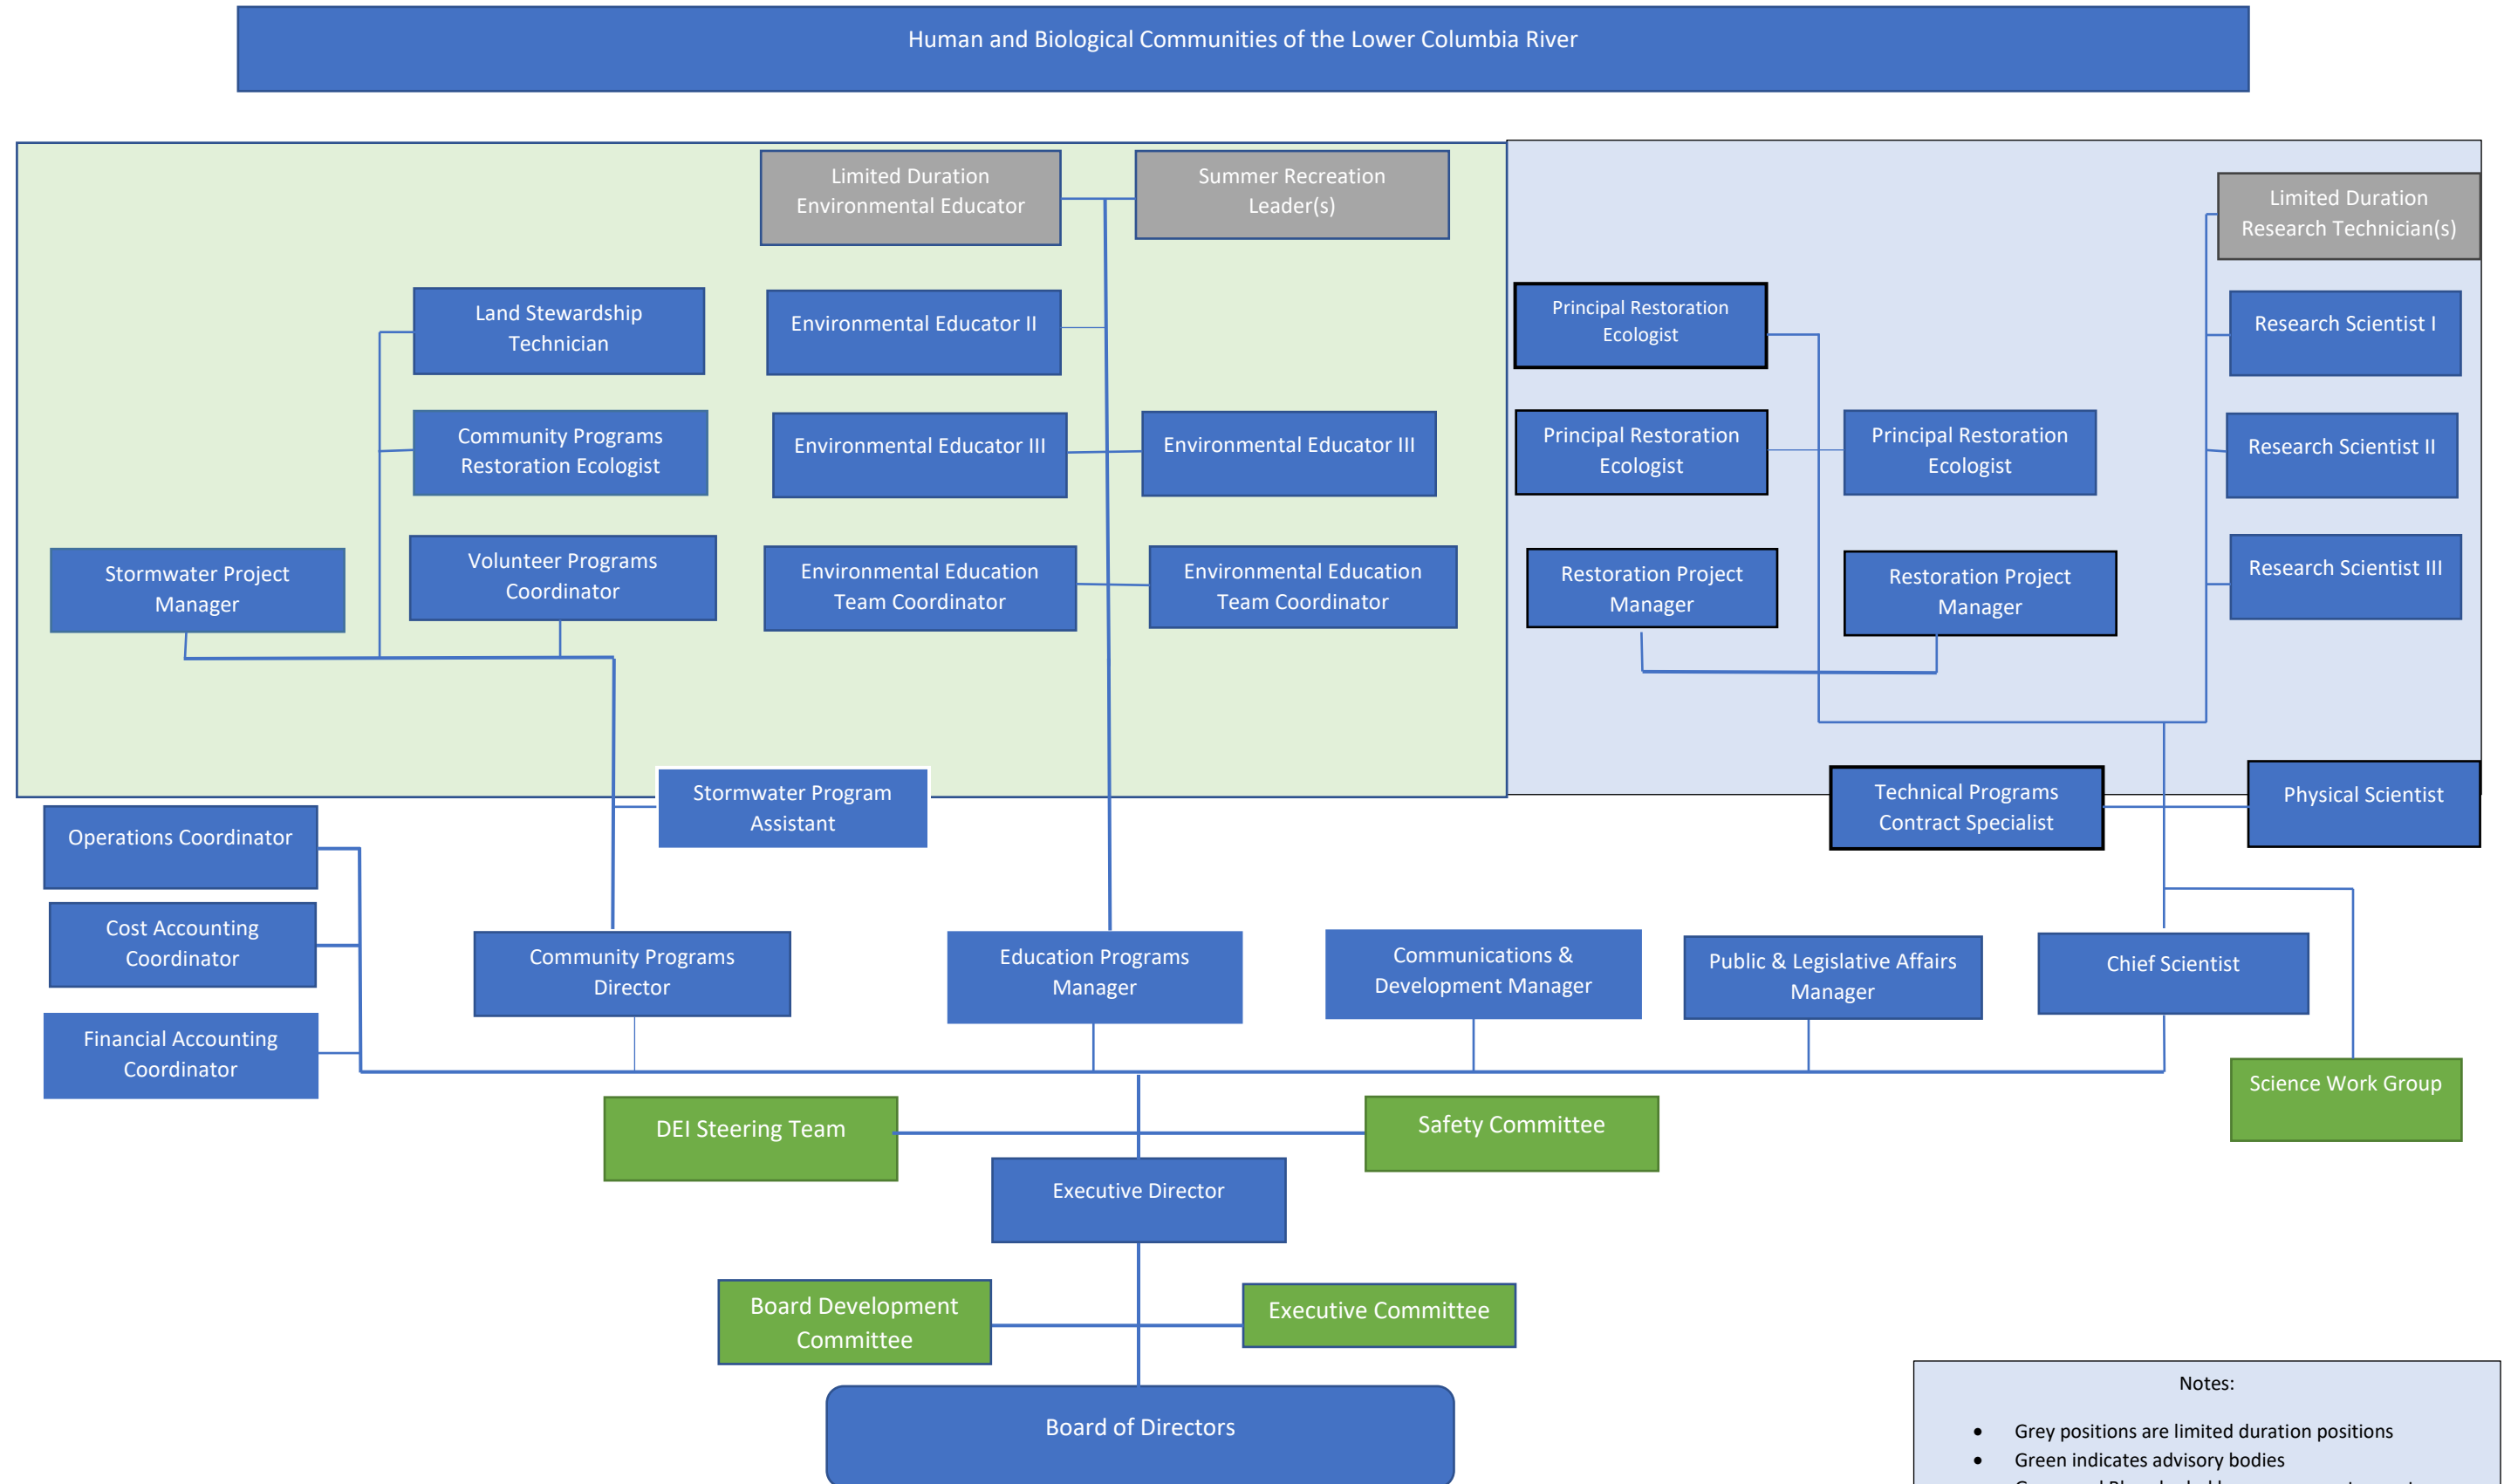

Org Chart 2024-2025

Notes:

- Grey positions are limited duration positions
- Green indicates advisory bodies
- Green and Blue shaded boxes represent cross team function across programming and projects.