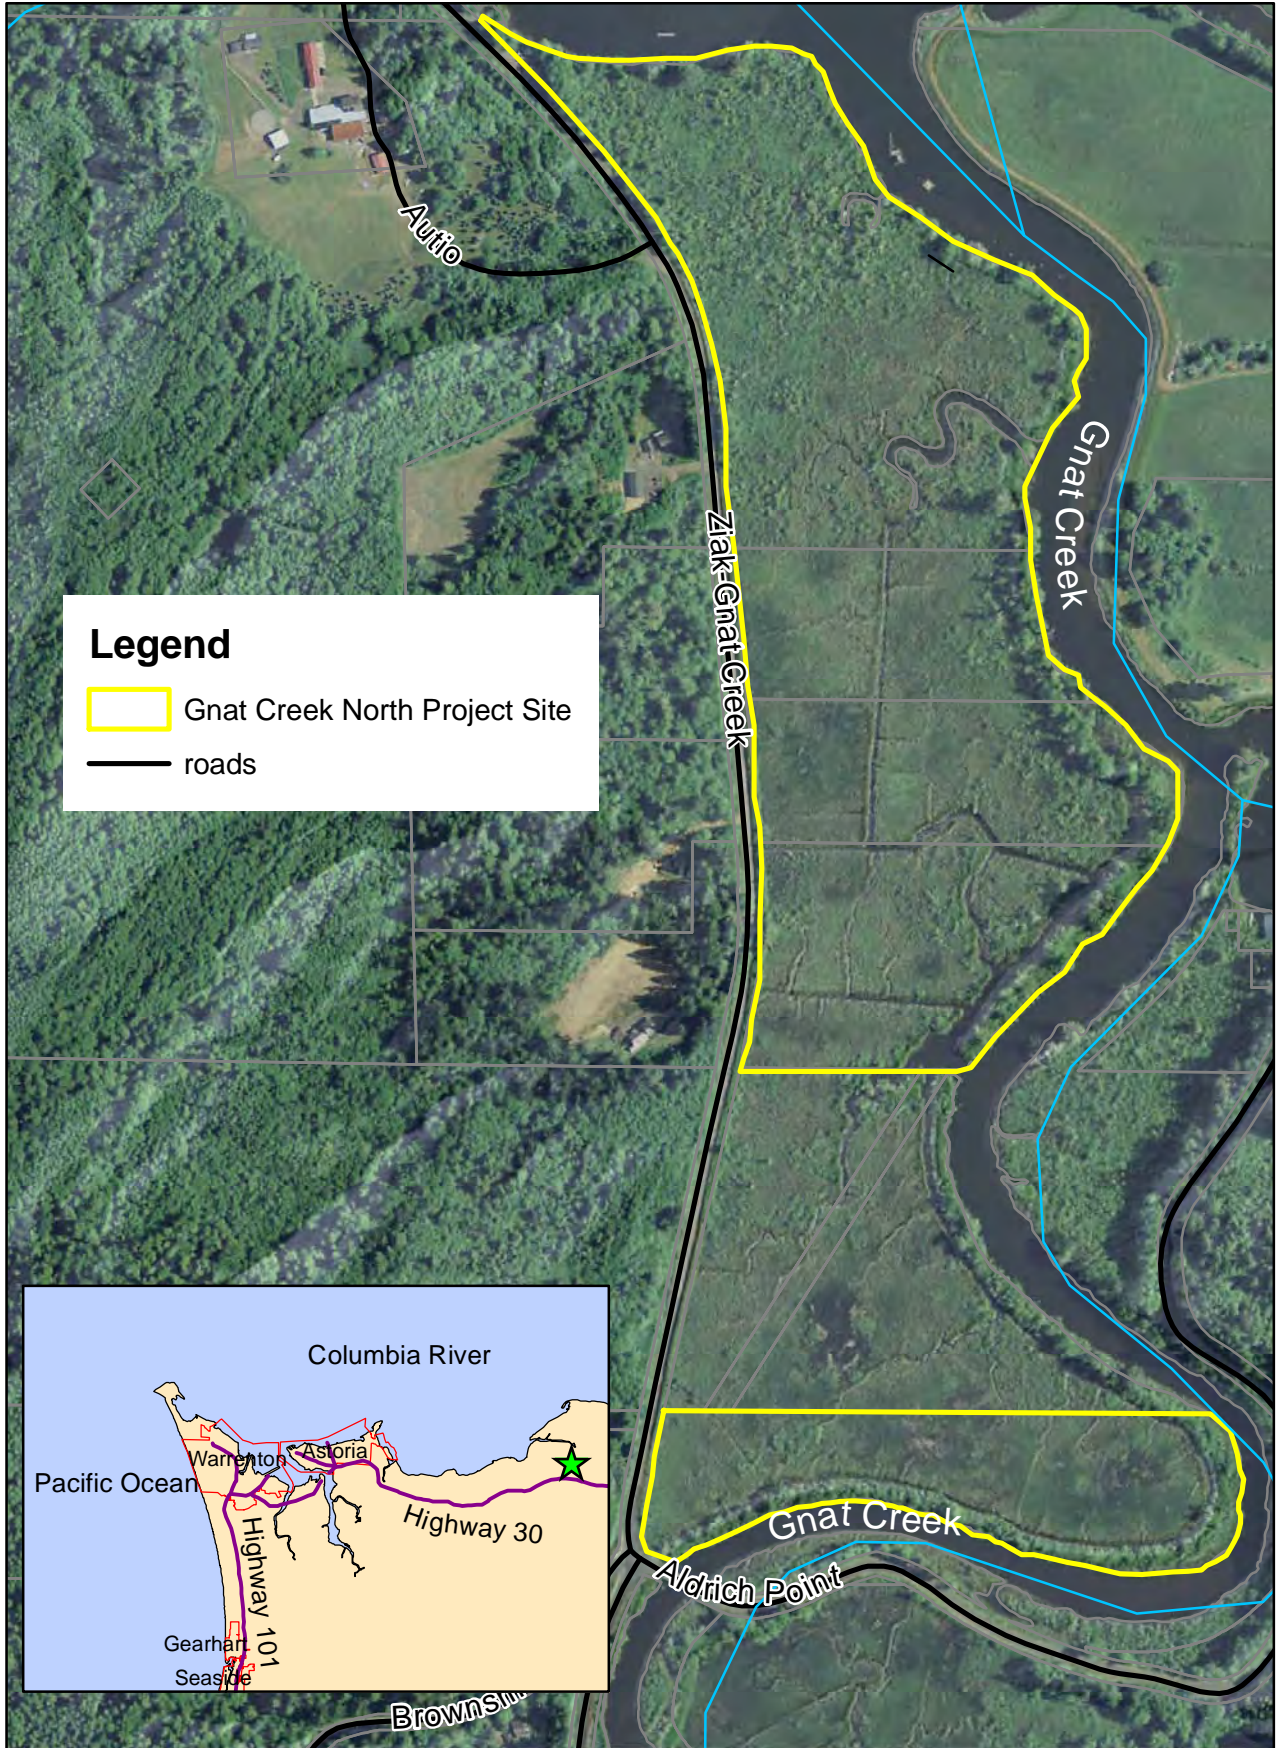

# Gnat Creek North Location Map

0 0.03 0.06 0.12 Miles